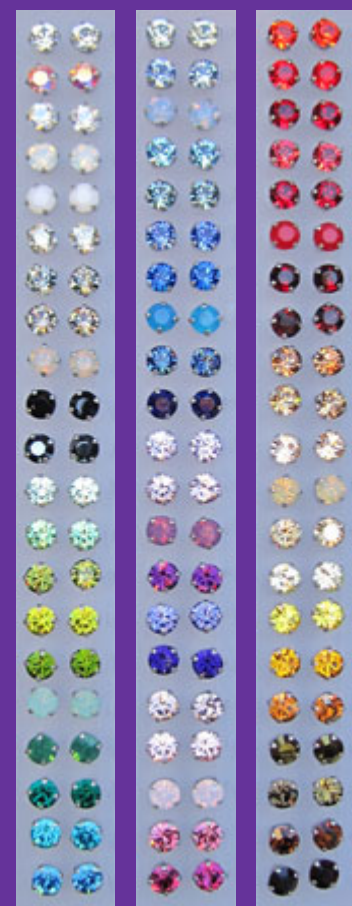

# 63 colors!

a store **stuffed** with wonderful **stuff** • 816-361-8222  
**stuff**™  
www.pursuegoodstuff.com • 316 w. 63rd street • kansas city, mo • 64118

swarovski crystal jewelry...handmade in germany

## pick your colors

63 marvelous colors

## pick your pieces

necklaces, bracelets and earrings